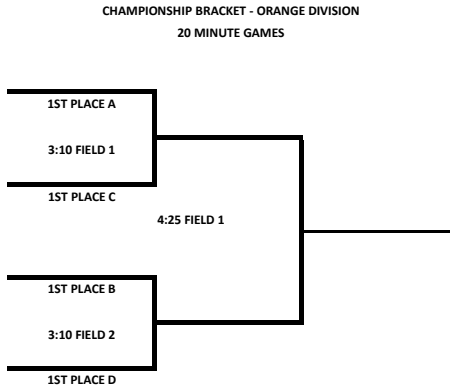

BLACK DIVISION (1ST DIVISION)			
	Group A	GROUP B	Group C
1	Solon Blue	Bluffton Red	Jonathan Alder
2	Wellington	Marion Pleasant	Bluffton Black
3	Barberton	Kenton	Shawnee
4			Wapak
	Field	Circle Winner	Score
11:00	FIELD 1	A1 v A2	
11:00	FIELD 2	B1 v B2	
11:00	FIELD 3	A3 v B3	
11:25	FIELD 1	C1 v C2	
11:25	FIELD 2	D1 v D2	
11:25	FIELD 3	C3 v D3	
12:15	FIELD 2	A1 v A3	
12:15	FIELD 3	B1 v B3	
12:40	FIELD 1	A2 v B2	
12:40	FIELD 2	C1 v C3	
12:40	FIELD 3	D1 v D3	
1:05	FIELD 1	C2 v D2	
1:30	FIELD 1	A1 v B1	
1:55	FIELD 1	A2 v A3	
1:55	FIELD 2	B2 v B3	
1:55	FIELD 3	C1 v D1	
2:20	FIELD 2	C2 v C3	
2:20	FIELD 3	D2 v D3	
BLACK DIVISION (1ST DIVISION)			
Group A	GROUP B	Group C	Group D
Solon Blue	Bluffton Red	Jonathan Alder	Solon White
Wellington	Marion Pleasant	Bluffton Black	Canton Mckinley
Barberton	Kenton	Shawnee	Wapak
WIN = 3 POINTS; TIE = 1 POINT; LOSS = 0 POINTS			

ORANGE DIVISION (2ND DIVISION)			
	Group A	GROUP B	
1	Solon JV Gold	Wellington	
2	Temple Christian 1	Temple Christian 2	
3	Jonathan Alder Red	Summit	
4	Kenton	Jonathan Alder Black	
	Field	Circle Winner	Score
11:50	FIELD 1	A1 v A2	
11:50	FIELD 2	A3 v A4	
11:50	FIELD 3	B1 v B2	
12:15	FIELD 1	B3 v B4	
1:05	FIELD 2	A1 v A3	
1:05	FIELD 3	A2 v A4	
1:30	FIELD 2	B1 v B3	
1:30	FIELD 3	B2 v B4	
2:20	FIELD 1	A1 v A4	
2:45	FIELD 2	A2 v A3	
2:45	FIELD 3	B1 v B4	
2:45	FIELD 1	B2 v B3	
STANDINGS:			
ORANGE DIVISION (2ND DIVISION)			
	Group A	GROUP B	
	Solon JV Gold	Wellington	
	Temple Christian 1	Temple Christian 2	
	Jonathan Alder Red	Summit	
	Kenton	Jonathan Alder Black	
WIN = 3 POINTS; TIE = 1 POINT; LOSS = 0 POINTS			

CHAMPIONSHIP BRACKET - BLACK DIVISION
20 MINUTE GAMES

CONSOLATION GAMES - BLACK DIVISION (20 Minutes)			
3:10 FIELD 3 2ND PLACE A vs 2ND PLACE C	3:35 FIELD 3 2ND PLACE B vs 2ND PLACE D	4:00 FIELD 1 3RD PLACE A vs 3RD PLACE C	4:00 FIELD 2 3RD PLACE B vs 3RD PLACE D